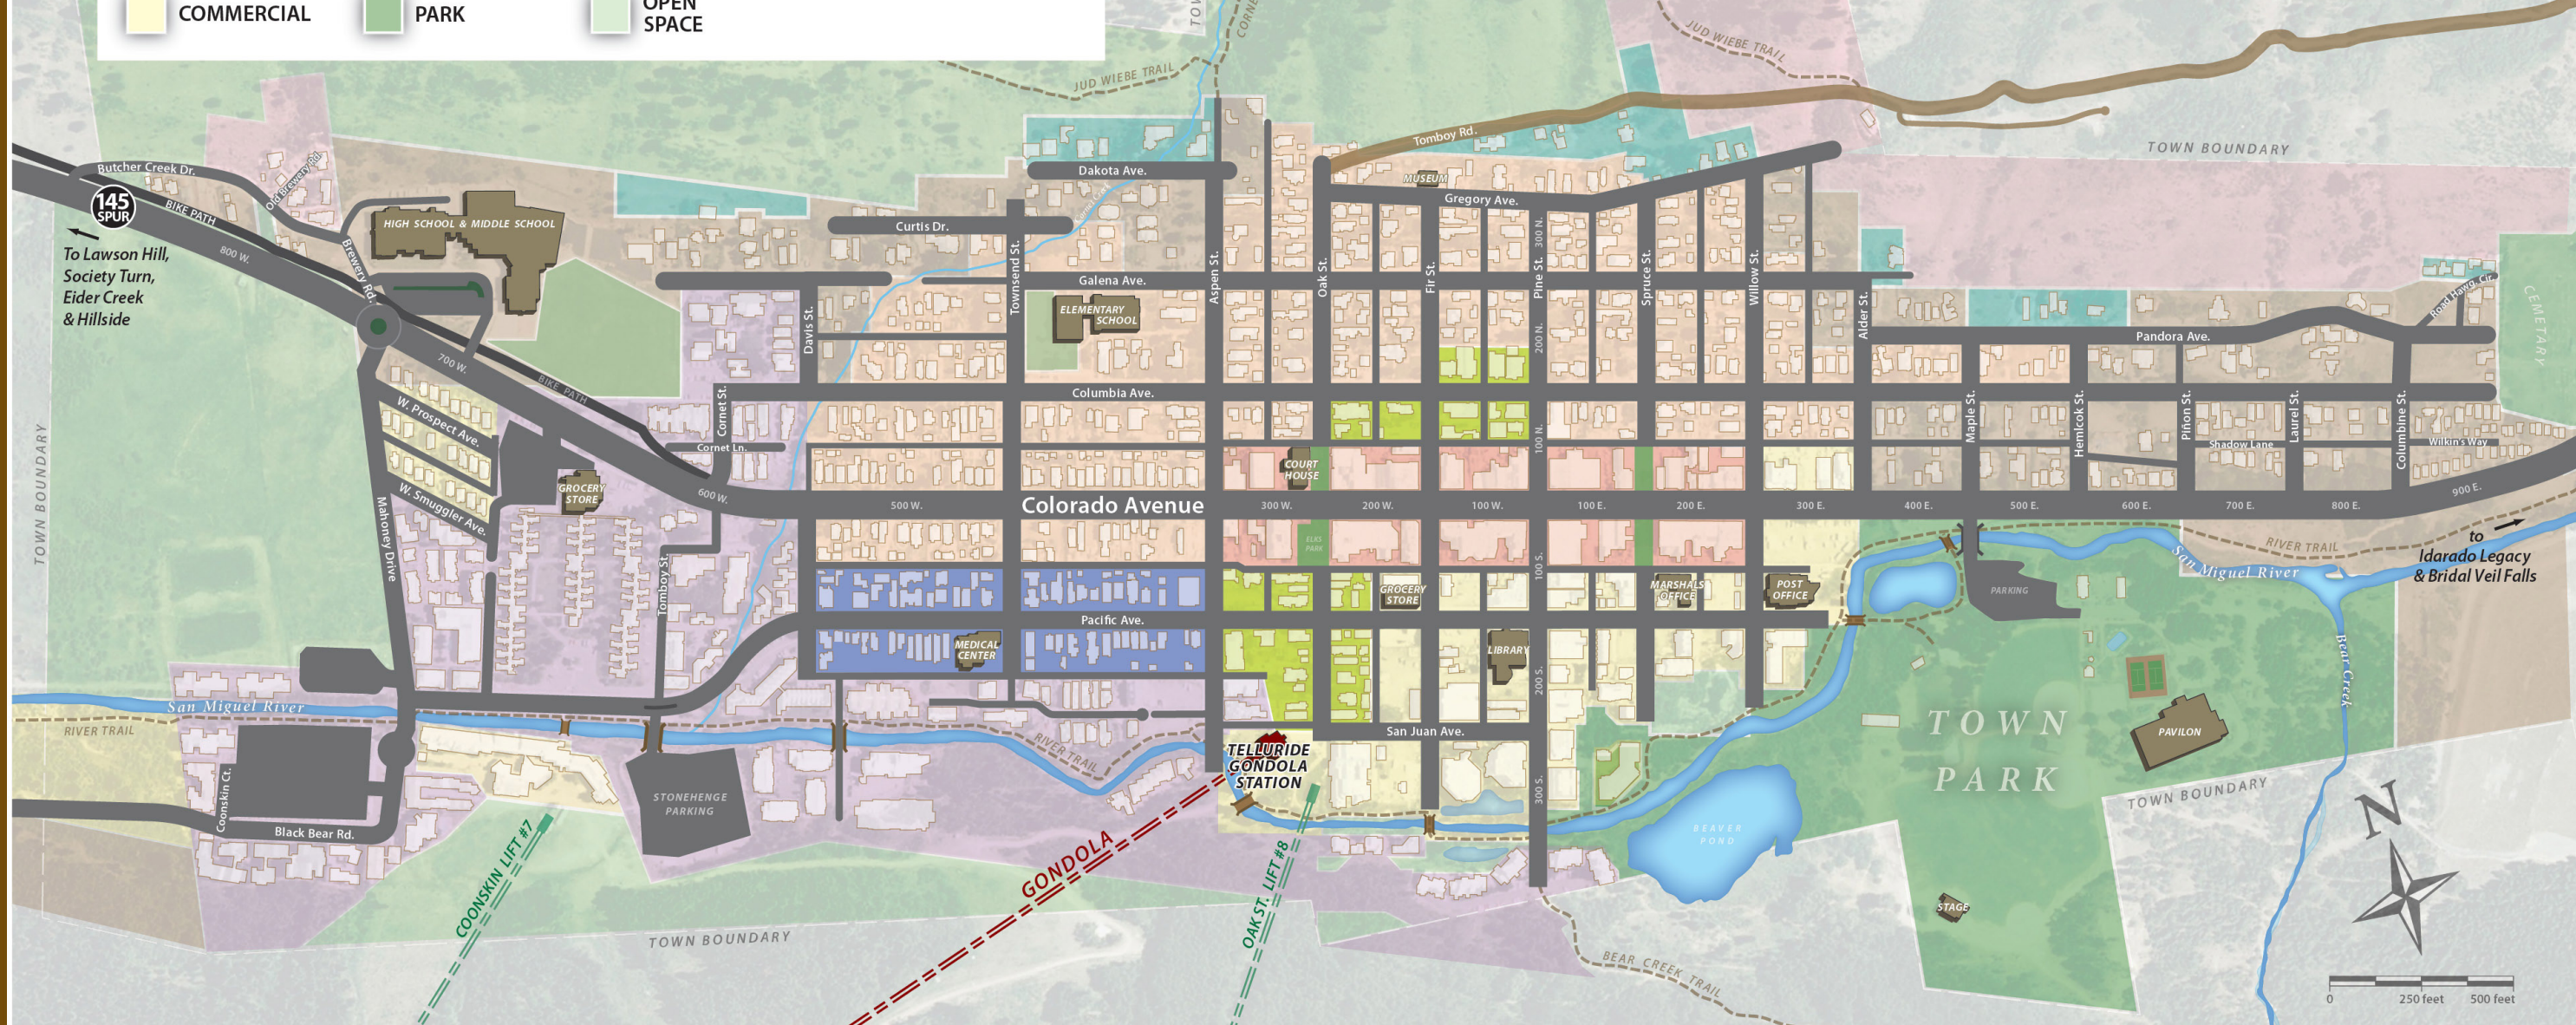

Town of Telluride Zoning Districts

RESIDENTIAL /COMMERCIAL	HISTORIC COMMERCIAL	ACCOMMODATIONS 1	HILLSIDE TRANSITIONAL
RESIDENTIAL	HISTORIC RESIDENTIAL	ACCOMMODATIONS 2	HILLSIDE DEVELOPING
COMMERCIAL	PARK	OPEN SPACE	

Telluride Association of REALTORS®

These maps are intended for general use, not for legal specification. The information is deemed to be correct and reliable at the time of printing, but not guaranteed.

Created and updated 10/2009

©2009 TOR ANDERSON/TRUE NORTH DESIGNWORKS