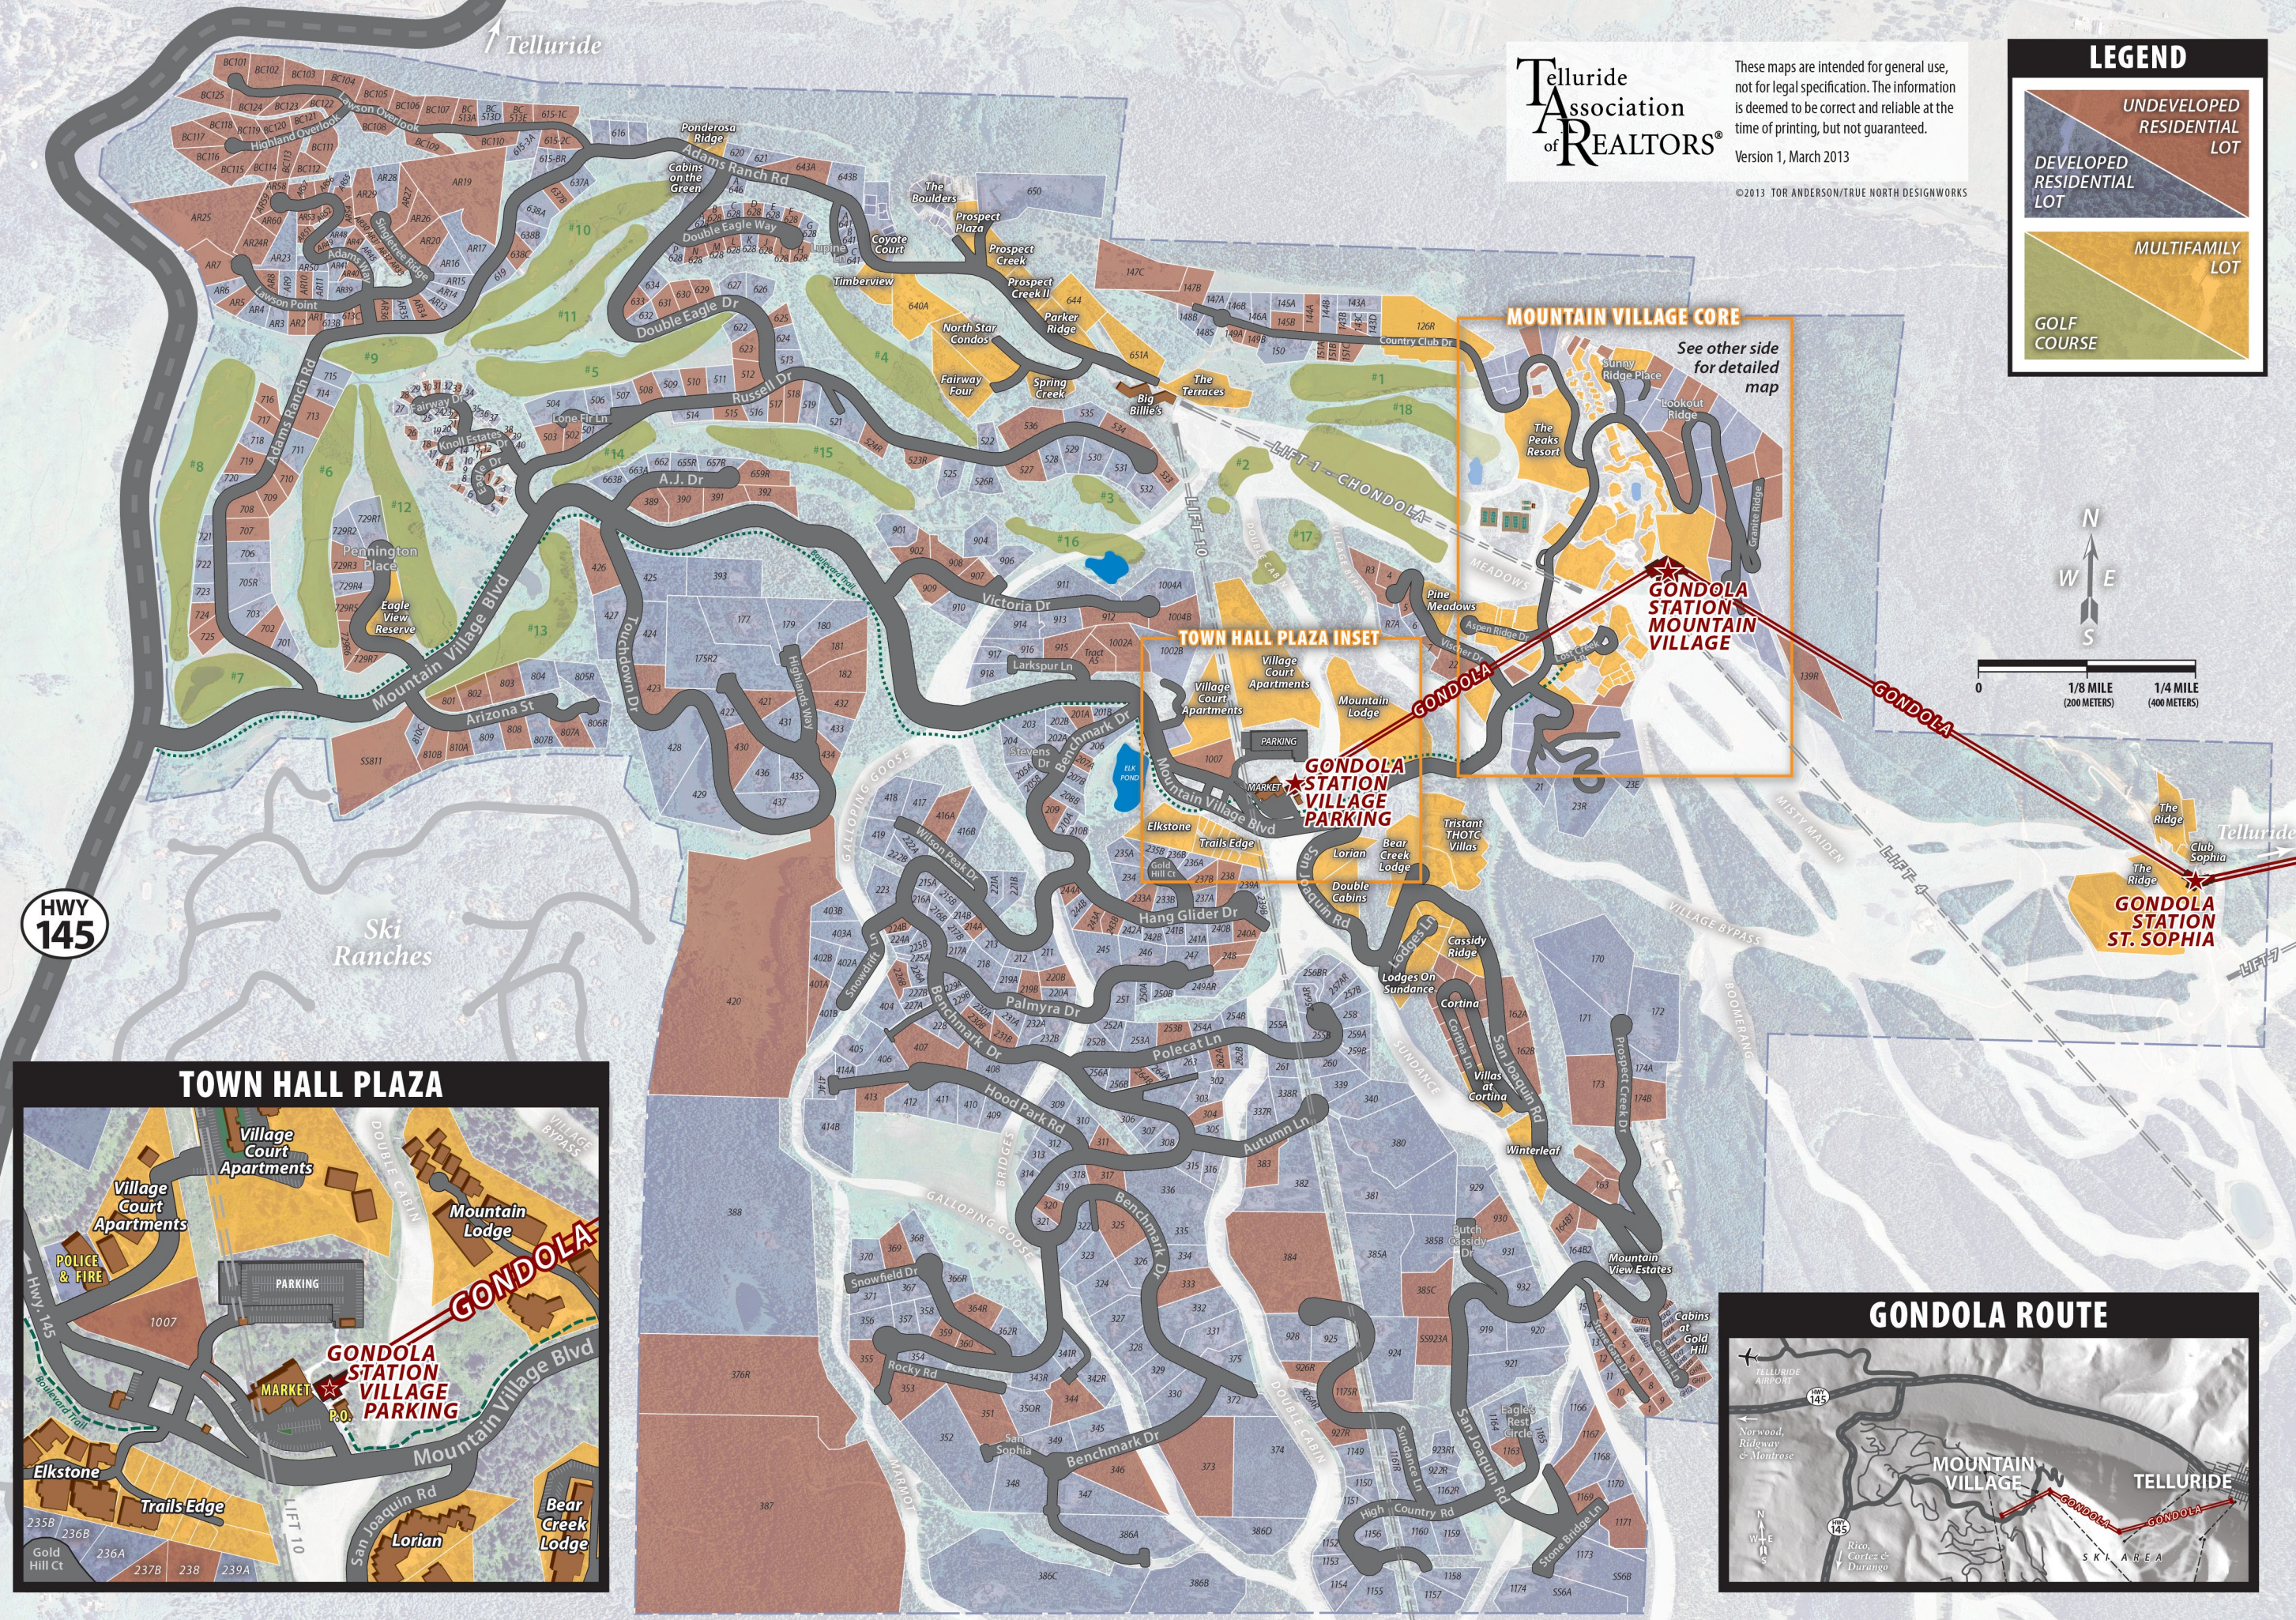

### MOUNTAIN VILLAGE CORE

See other side for detailed map

**GONDOLA STATION MOUNTAIN VILLAGE**

### GONDOLA STATION ST. SOPHIA

### TOWN HALL PLAZA

Village Court Apartments, Mountain Lodge, Gondola, Market P.O., Elkstone, Trails Edge, Lorian, Bear Creek Lodge, San Joaquin Rd, Double Eagle Way, Mountain Village Blvd, Highway 145, Police & Fire, Parking, Gondola Station Village Parking.

### GONDOLA ROUTE

TELLURIDE AIRPORT, Norwood, Ridgeway & Montrose, MOUNTAIN VILLAGE, TELLURIDE, SKI AREA, Rico, Cortez & Durango, Highway 145.